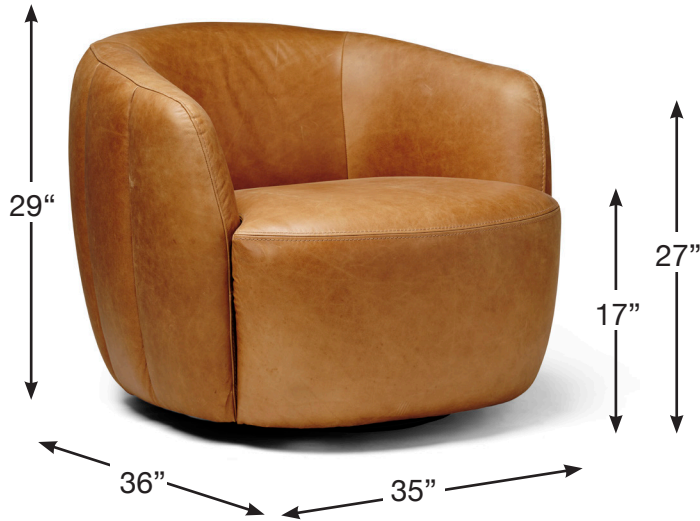

Cela

IN-STOCK IMPORT PROGRAM

Description	Overall Height	Overall Depth	Overall Length	Seat Height	Arm Height
Chair	29	36	35	17	27

all measurements in inches

**stylus**<sup>®</sup>  
 ..... contract furniture