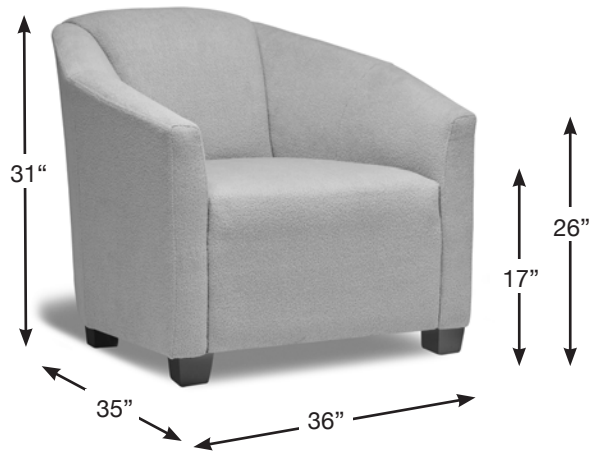

Crosby

Description	Overall Height	Overall Depth	Overall Length	Seat Height	Arm Height
Chair	31	35	36	17	26

all measurements in inches

**stylus**<sup>®</sup>  
 ●●●● contract furniture

[www.styluscontract.com](http://www.styluscontract.com)