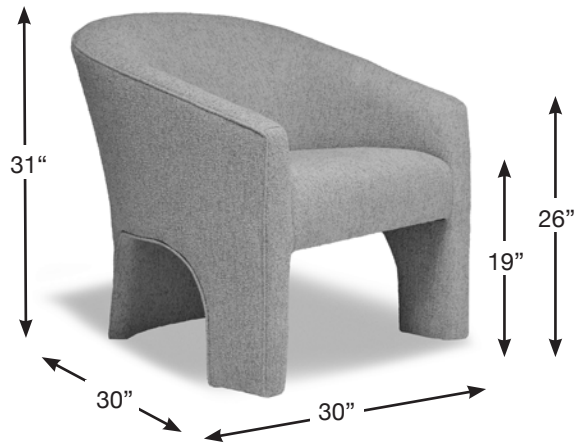

Maya

Description	Overall Height	Overall Depth	Overall Length	Seat Height	Arm Height
Chair	31	30	30	19	26

all measurements in inches

stylus[®]
 ●●●● contract furniture

www.styluscontract.com