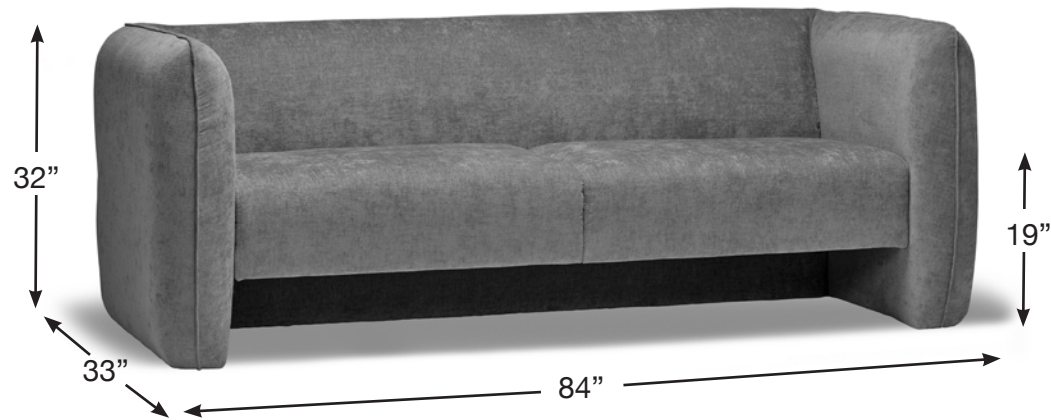

Meta

Description	Overall Height	Overall Depth	Overall Length	Seat Height	Arm Height
Sofa (shown)	32	33	84	19	32
Loveseat	32	33	61	19	32
Chair	32	33	38	19	32
Chair 1/2	32	33	45	19	32
Apartment Sofa	32	33	76	19	32

all measurements in inches

**stylus**<sup>®</sup>  
contract furniture

[www.styluscontract.com](http://www.styluscontract.com)

Meta